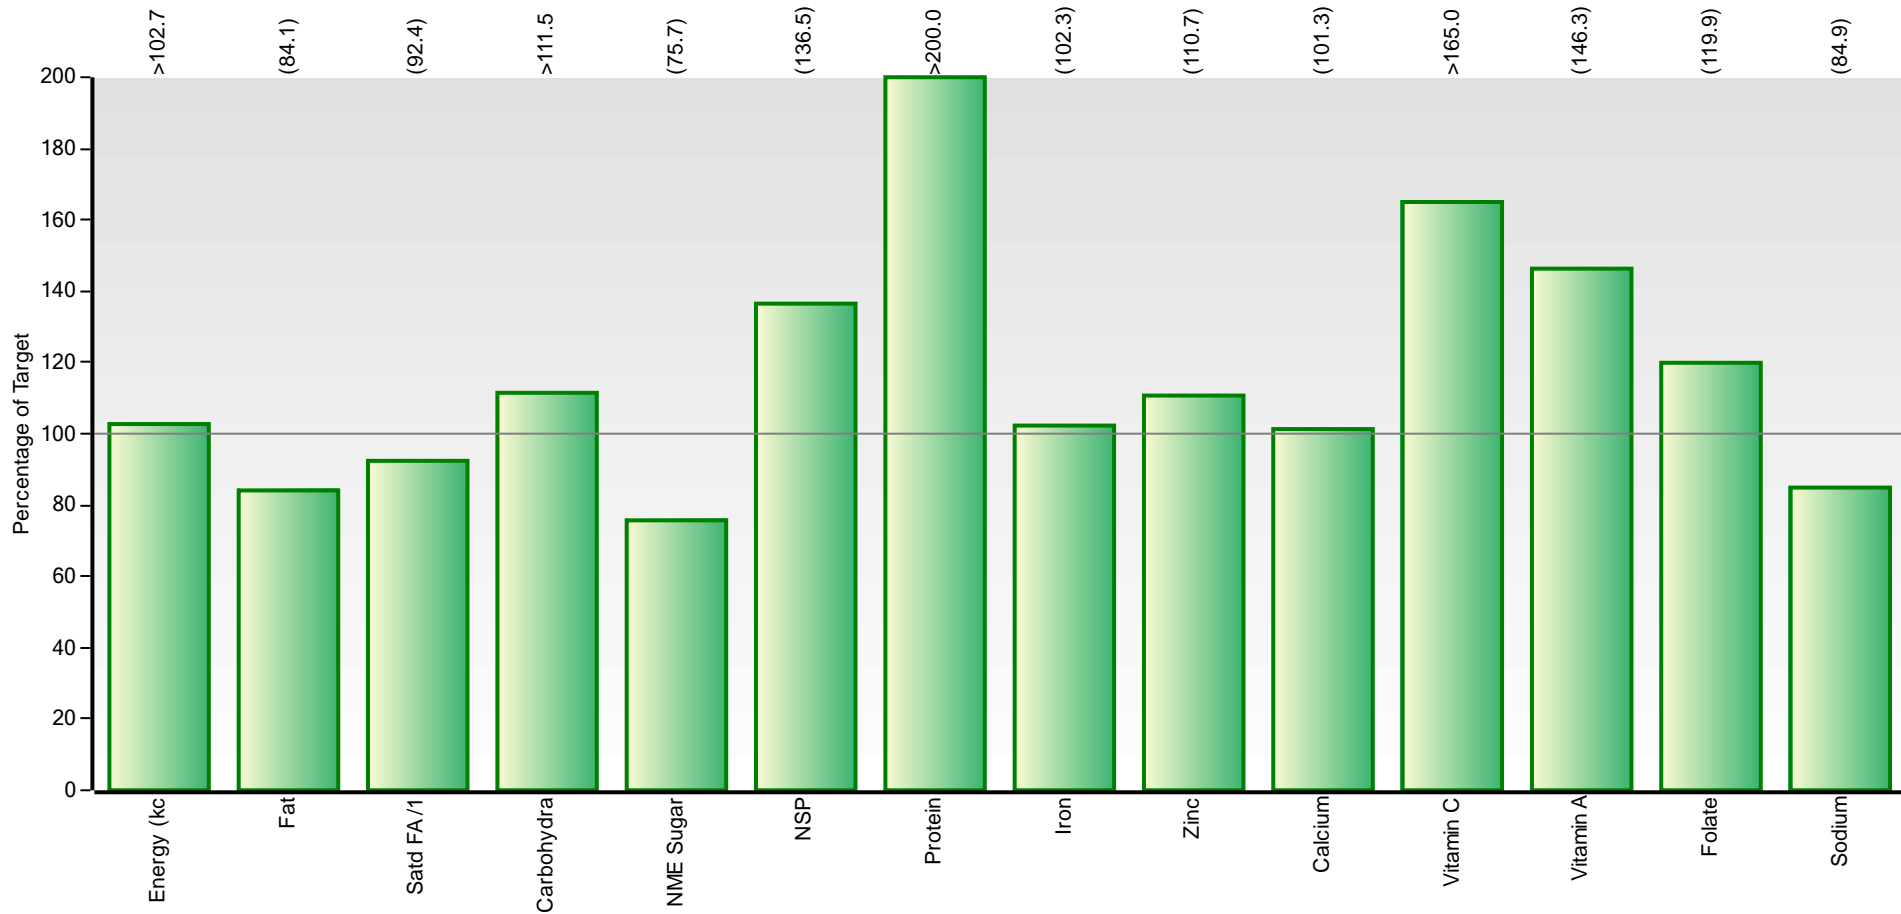

Nutrition Chart, Plan

Nutrition Plan: PORT17AW1

Newport 2017 April Week 1

Nutrition Rule: AFL Sec

Appetite for Life - Secondary

Nutrition Chart, Plan

Nutrition Plan: PORT17AW2

Newport 2017 April Week 2

Nutrition Rule: AFL Sec

Appetite for Life - Secondary

Nutrition Chart, Plan

Nutrition Plan: PORT17AW3

Newport 2017 April Week 3

Nutrition Rule: AFL Sec

Appetite for Life - Secondary