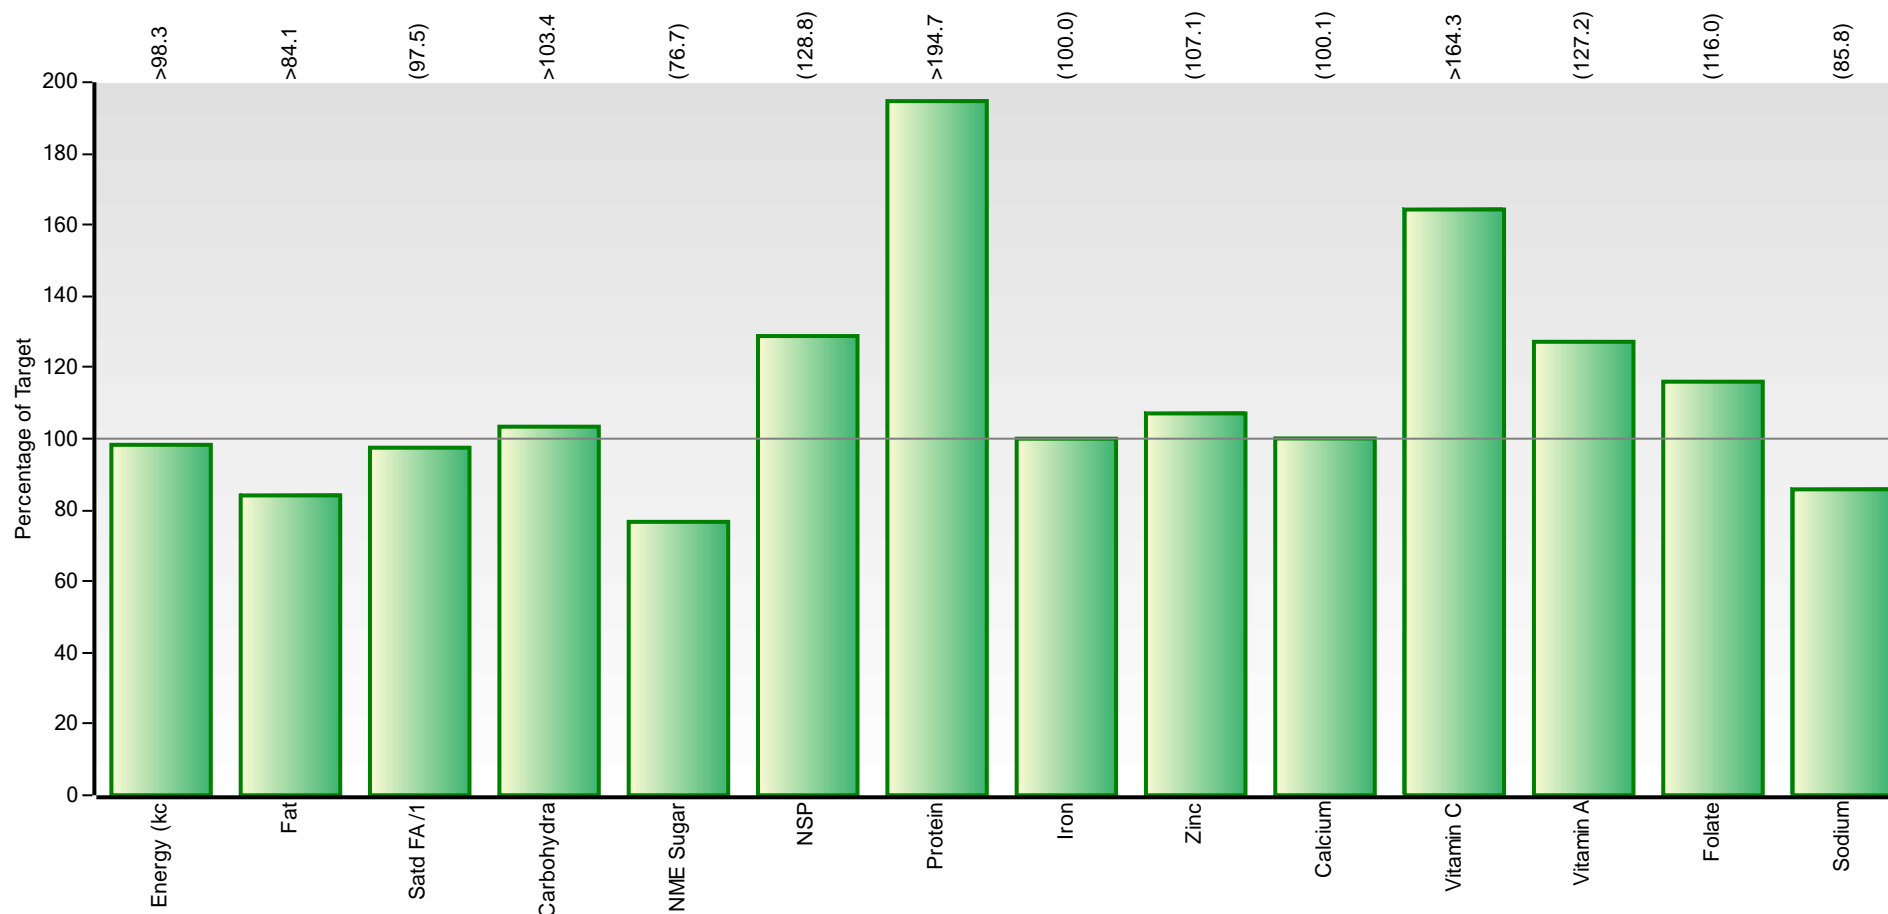

Nutrition Chart, Plan

Nutrition Plan: PORT17AW1

Newport 2017 April Week 1

Nutrition Rule: AFL Sec

Appetite for Life - Secondary

Nutrition Chart, Plan

Nutrition Plan: PORT17AW2

Newport 2017 April Week 2

Nutrition Rule: AFL Sec

Appetite for Life - Secondary

Nutrition Chart, Plan

Nutrition Plan: PORT17AW3

Newport 2017 April Week 3

Nutrition Rule: AFL Sec

Appetite for Life - Secondary